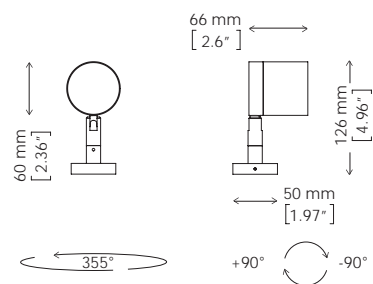

MOON WALL

FEATURES

OPTIONS

LED COLOUR CONFIGURATIONS

FINISHES

MORE INFO

CODES

AL5312 MOON WALL
AL5312 MOON WALL US

PERFORMANCE	WATT	MAX LM OUTPUT	LM/WATT
MOON WALL RGBW	9	242	27
MOON WALL DW	9	413	46
MOON WALL W	12.5	1499	120
MOON WALL US W	3	251	84

BEAM ANGLE REFERENCE	RGBW/DW	W
ULTRA SPOT	-	6°
NARROW	13°	18°
MEDIUM	23°	25°
WIDE	35°	35°
EXTRA WIDE	56°	50°
ELLIPTICAL	-	22°x65°